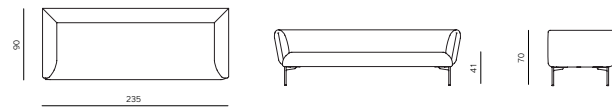

3SEATER / BASE 01
DIMENSIONS 235X90X70 CM