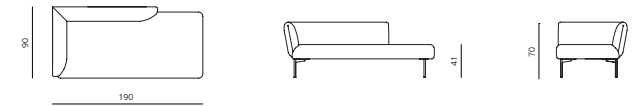

CHAISE LONGUE (L/R) 190 BASE 01
DIMENSIONS 190X90X70 CM