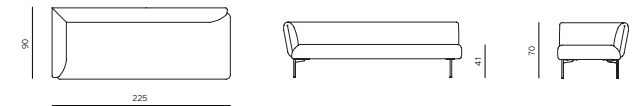

impression

by Meike Harde

STRUCTURE	metal
SUSPENSION	elastic webbing
SEAT & BACKREST	HR foam, polyester wadding
BASE	metal + powder coated matte
UPHOLSTERY	fabric (removable)
DECORATIVE CUSHIONS	feather

specifications

CHAISE LONGUE (L/R) 225 BASE 01
DIMENSIONS 225X90X70 CM