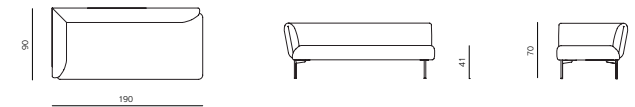

impression

by Meike Harde

STRUCTURE	metal
SUSPENSION	elastic webbing
SEAT & BACKREST	HR foam, polyester wadding
BASE	metal + powder coated matte
UPHOLSTERY	fabric (removable)
DECORATIVE CUSHIONS	feather

specifications

CHAISE LONGUE (L/R) 225 BASE 01
DIMENSIONS 225X90X70 CM