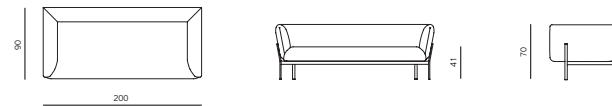

2,5SEATER / BASE 02
DIMENSIONS 200X90X70 CM