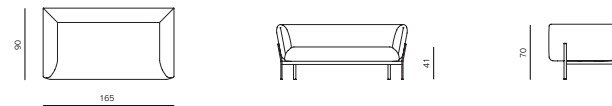

2SEATER / BASE 02
DIMENSIONS 165X90X70 CM