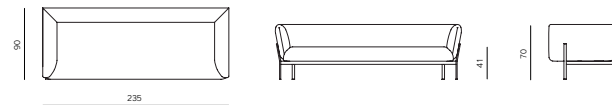

3SEATER / BASE 02
DIMENSIONS 235X90X70 CM