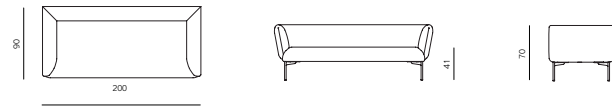

2,5SEATER / BASE 01
DIMENSIONS 200X90X70 CM