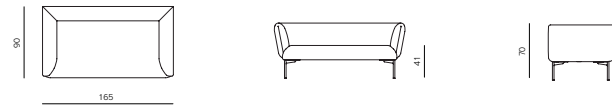

specifications

2SEATER / BASE 01
DIMENSIONS 165X90X70 CM