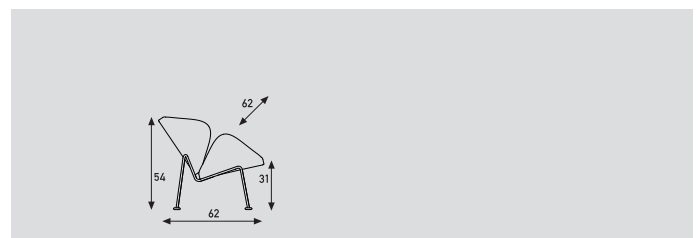

Orange Slice

Artifort®

Pierre Paulin / 1960

Base:

- White steel
- Chromium or powdercoat.
- Black plastic gliders.
- F 437 = relaxed version
- F 437b = active version
- Orange Slice Junior: Maximum burdening 50 kg.

Seat- and back:

- 2 identical shells of pressed beech.
- Covered with moulded foam.

Upholstery:

- Upholstery category ①②③④⑤

Orange Slice

models	F 437 chair low	F 437B chair high	P 437 footstool
meterage	245cm	245cm	105cm
weight	21kg	21kg	10kg
packing	0,64m ³	0,64m ³	0,25m ³