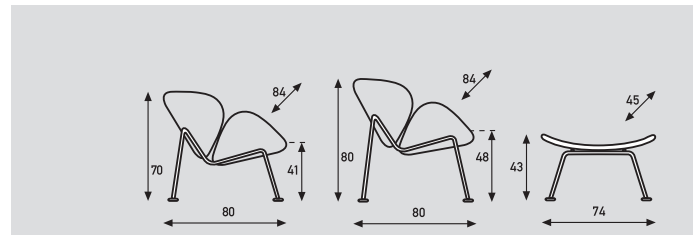

Orange Slice

Artifort®

Pierre Paulin / 1960

Base:

- White steel
- Chromium or powdercoat.
- Black plastic gliders.
- F 437 = relaxed version
- F 437b = active version
- Orange Slice Junior: Maximum burdening 50 kg.

Seat- and back:

- 2 identical shells of pressed beech.
- Covered with moulded foam.

Upholstery:

- Upholstery category ①②③④⑤

Orange Slice

models	F 437 chair low	F 437B chair high	P 437 footstool
meterage	245cm	245cm	105cm
weight	21kg	21kg	10kg
packing	0,64m ³	0,64m ³	0,25m ³

Orange Slice Junior

models	chair
meterage	183cm
weight	8,5kg
packing	