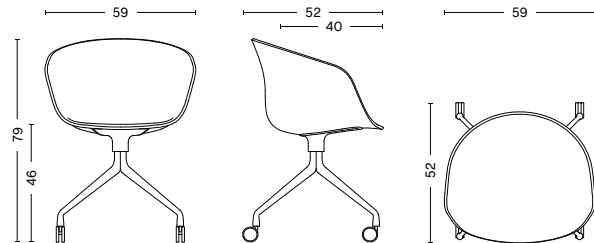

SHELL COLOUR

BASE FINISH

DIMENSIONS

- / WIDTH 59 cm / 23.23"
- / DEPTH 52 cm / 20.47"
- / HEIGHT 79 cm / 31.1"
- / SEAT HEIGHT 46 cm / 18.11"
- / SEAT DEPTH 40 cm / 15.75"

OPTIONS

- SOFT WHEELS / Standard on all. Suitable for all floorings.
- / Black base. All shells = black wheels.
 - / White base. All shells = white wheels with grey rubber.
 - / Polished base. White shell = white wheels with grey rubber and other shells = black wheels.
-
- / Seat pad in Black leather with an anti-slip backside.
 - / Front upholstery 10 mm foam.
 - / Fixed seat cushion in polypropylene with 10 mm foam.