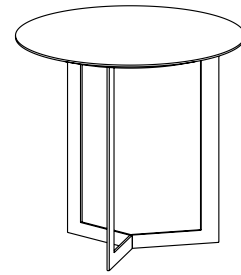

## Kabi Coffee Table

PRODUCT DATA SHEET

1901

1/3

**Model:** Kabi Coffee Table

**Manufactured in:** Spain-Europe (EU)

**Designers:** Ibon Arrizabalaga

Kabi is a contemporary take on the traditional nesting table. This set of two tables is designed so that the smaller of the two can be hidden under the larger one.

There is a higher version of the Kabi table to use as a pedestal table.

## 1. Measurements

---

Ø 65 cm  
H 31 cm

Ø 80 cm  
H 37 cm

Ø 50 cm  
H 48 cm