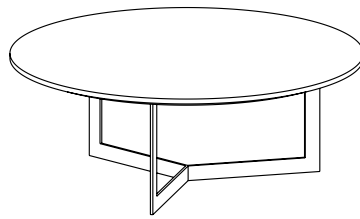

## Kabi Coffee Table

PRODUCT DATA SHEET

1901

1/3

**Model:** Kabi Coffee Table

**Manufactured in:** Spain-Europe (EU)

**Designers:** Ibon Arrizabalaga

Kabi is a contemporary take on the traditional nesting table. This set of two tables is designed so that the smaller of the two can be hidden under the larger one.

They are ideal for a number of different spaces, and can be used as coffee tables, bedside tables or sofa tables.

The metal legs are finished in graphite. The tops, which feature a bevelled edge, can be finished in walnut, oak or different coloured lacquers.

There is a higher version of the Kabi table to use as a pedestal table.

## 1. Measurements

---

Ø 65 cm  
H 31 cm

Ø 80 cm  
H 37 cm

Ø 50 cm  
H 48 cm