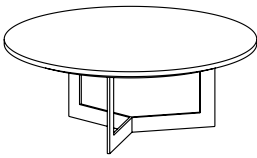

## Kabi Coffee Table

PRODUCT DATA SHEET

1901

1/3

**Model:** Kabi Coffee Table

**Manufactured in:** Spain-Europe (EU)

**Designers:** Ibon Arrizabalaga

Kabi is a contemporary take on the traditional nesting table. This set of two tables is designed so that the smaller of the two can be hidden under the larger one.

They are ideal for a number of different spaces, and can be used as coffee tables, bedside tables or sofa tables.

The metal legs are finished in graphite. The tops, which feature a bevelled edge, can be finished in walnut, oak or different coloured lacquers.

There is a higher version of the Kabi table to use as a pedestal table.

## 1. Measurements

---

Ø 65 cm  
H 31 cm

Ø 80 cm  
H 37 cm

Ø 50 cm  
H 48 cm