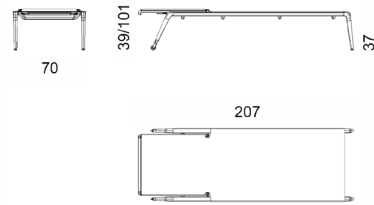

IN_OUT_ALUMINIUM
MADE IN ITALY

USHUAIA - U500	
Characteristics	Sunlounger in painted aluminium with adjustable backrest and fabric in systetic fibre
Design	Emmanuel Gallina
Dimension	cm 70 x 207 x 37/101 h
Indoor	no
Outdoor	yes
Structure	die-cast and extruded aluminium
Colours of structure	white, powder grey, pearly gold
Paint finishes	polyurethane or polyester powders
Fabric	polyester-pvc
Colours of fabric	batyline white, ecru
Stacakbility	yes (3 units)
Stackability elements	polyethylene
Feet and wheels	polyethylene
Assembly screws	stainless steel
Brutto weight	27,7 Kg
Packaging dimension and volume	cm 220 x 81 x 43 h - 0,766
Units per package	1 assembled unit
Maintenance	as stated in the quality guarantee
Quality guarantee	2 years